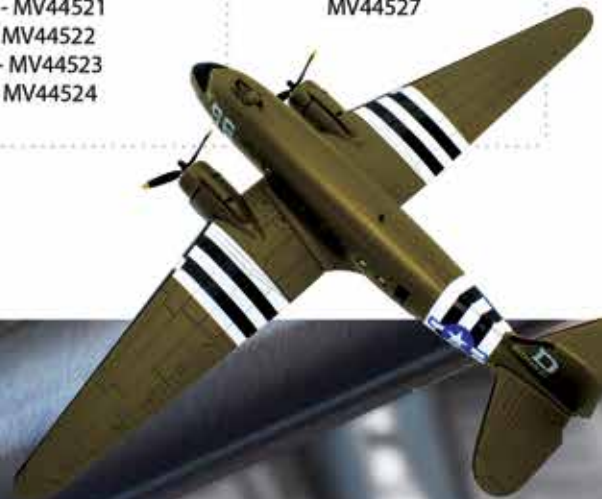

EF - MV44521
F - MV44522
M - MV44523
B - MV44524

MV44527

Note: Actual pen color may vary from the image due to lighting or production differences.